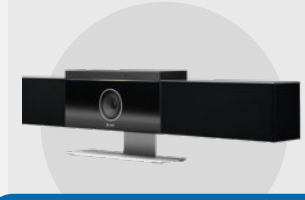

Speaker tracking and advanced video features deliver the best experience for remote participants

Leverage Microsoft Teams Admin Center for centralized management

G-40T Bundle

STUDIO USB

G10-T

GC8

Part Number	Description	£ List price
7230-86725-102	Poly G40-T,UK	3311.00